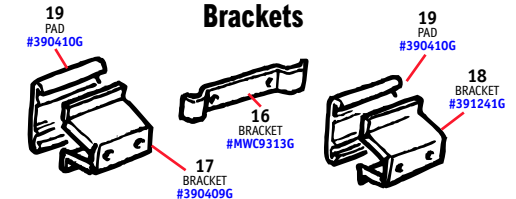

Brackets

16	MWC9313G	BRACKET, jack storage	2
17	390409G	BRACKET, spare wheel mounting Up to (v) NA models	1
18	391241G	BRACKET, spare wheel mounting Up to (v) NA models	1
19	390410G	PAD, bracket Up to (v) NA models	2

Interior Trim

TO ORDER, CALL **1-800-533-2210**