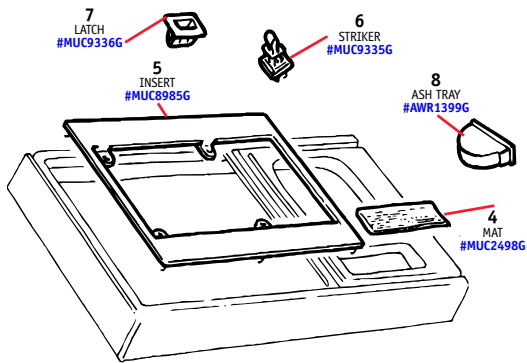

Cubby Box Fittings & Ash Tray

4	MUC2498G	MAT, coin tray, console Qty increases from (v) KA351033 on	1/2
5	MUC8985G	INSERT, console, under transmission selector Up to (v) JA351032	1
6	MUC9335G	STRIKER, cubby box lid Up to (v) RA647649	1
7	MUC9336G	LATCH, cubby box lid Up to (v) RA647649	1
8	AWR1399G	ASH TRAY, rear From (v) SA647650 on	1

Ill. No.	Part No.	Description	Qty. Rqd.