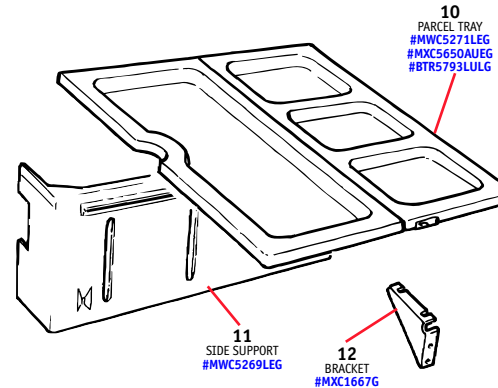

Door Pull

9	MXC1306SUAG	DOOR PULL, Sorrell Brown From (v) KA351033 on	4
	MXC1306LULG	DOOR PULL, Winchester Grey	4
10	MWC5271LEG	PARCEL TRAY, rear, Slate Grey Up to (v) JA351032	1
	MXC5650AUEG	PARCEL TRAY, rear, Sorrell Brown From (v) KA351033 to NA models	1
	BTR5793LULG	PARCEL TRAY, rear, Winchester Grey From (v) PA models on	1
11	MWC5269LEG	SIDE SUPPORT, parcel tray, RH, Slate Grey Up to (v) JA351032	1
12	MXC1667G	BRACKET, RH side support Up to (v) JA351032	1

Ill. No.	Part No.	Description	Qty. Rqd.