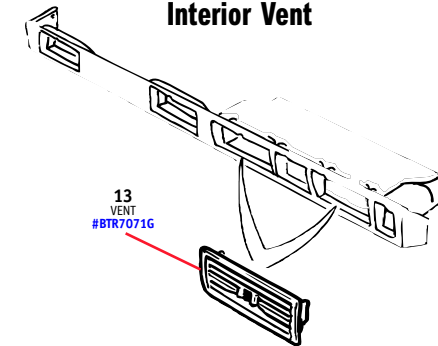

Ill. No.	Part No.	Description	Qty. Rqd.
----------	----------	-------------	-----------

Door Pull

- | | | | |
|----|-------------|--|---|
| 9 | MXC1306SUAG | DOOR PULL, Sorrell Brown
From (v) KA351033 on | 4 |
| | MXC1306LULG | DOOR PULL, Winchester Grey | 4 |
| 10 | MWC5271LEG | PARCEL TRAY, rear, Slate Grey
Up to (v) JA351032 | 1 |
| | MXC5650AUEG | PARCEL TRAY, rear, Sorrell Brown
From (v) KA351033 to NA models | 1 |
| | BTR5793LULG | PARCEL TRAY, rear, Winchester Grey
From (v) PA models on | 1 |
| 11 | MWC5269LEG | SIDE SUPPORT, parcel tray, RH, Slate Grey
Up to (v) JA351032 | 1 |
| 12 | MXC1667G | BRACKET, RH side support
Up to (v) JA351032 | 1 |

Ill. No.	Part No.	Description	Qty. Rqd.
----------	----------	-------------	-----------

Interior Vent

- | | | | |
|----|----------|---|---|
| 13 | BTR7071G | VENT, fascia rail
From (v) PA632957 on | 4 |
|----|----------|---|---|