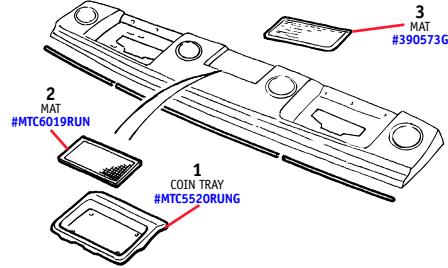

Ill. No.	Part No.	Description	Qty. Rqd.

INTERIOR TRIM

REMARKS LEGEND -

Vehicle i.d. (v) numbers:

JA = 1988 model year; KA = 1989 model year;
LA = 1990 model year; MA = 1991 model year;
NA = 1992 model year; PA = 1993 model year;
RA = 1994 model year; SA = 1995 model year.

Coin Tray Console Matting

1	MTC5520RUNG	COIN TRAY, fascia center Up to (v) RA647649	1
2	MTC6019RUN	MAT, anti-skid, fascia coin tray	1
3	390573G	MAT, anti-skid, fascia RH Up to (v) JA351032	1