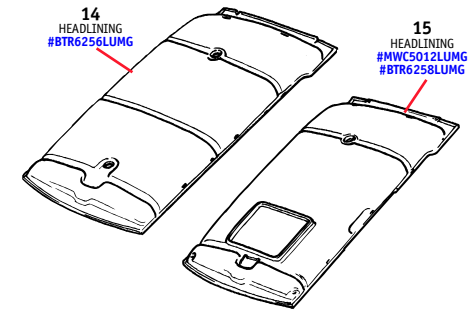

Headliners

14	BTR6256LUMG	HEADLINING, without sunroof, Mist Grey	1
15	MWC5012LUMG	HEADLINING, with sunroof, Mist Grey Up to (v) LA464553	1
	BTR6258LUMG	HEADLINING, with sunroof, Mist Grey Not long wheelbase; from (v) MA 464554 on	1