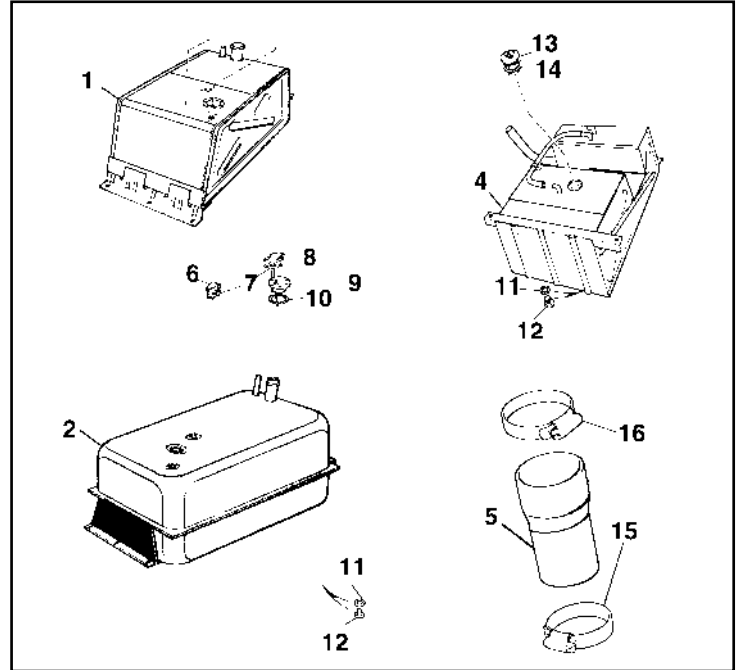

FUEL TANK

Ref #	Description	Qty	Part #
1	Fuel Tank, 88" & 109 Pickup 1 2847		
2	Fuel Tank, "New Style" 88" & 109 Pickup (Stamped Version)	1	2835
not shown	Fuel Tank, Auxilliary	1	2843
4	Fuel Tank, 109 Station Wagon	1	2845
5	Filler Neck, all 88" & 109 Regular	1	5468
6	Fuel Return Pipe, Diesel only	1	*NLA 8167
7	Gasket	2	3754
8	Pick up Pipe	1	444
9	Sending Unit, 88" & 109 Regular "D" on	1	6049
9	Sending Unit, 88" & 109 Regular thru "C"	1	*NLA 3024
10	Gasket, Sending Unit	1	413
11	Washer, Fuel Tank Plug	1	1293
12	Fuel Tank Plug	1	6607
13	Sending Unit, 109 Suffix "D" on	1	6065
13	Sending Unit, 109 Thru "C"	1	*NLA 5408
14	Gasket, Sending Unit	1	413
15	Clamp, for Filler Neck	1	999
16	Clamp	1	5453
not shown	Seal, Foam Rubber, for Fuel Tank Neck	1	5469
not shown	Fuel Gauges - See Instruments		
	Note: Suffix "C" has an Ammeter on Panel		
not shown	Filler Cap - 3 lugs, outside edge	1-Ser III	2851
not shown	Filler Cap, 3 lugs, inside edge	1	1351
not shown	Filler Cap, 2 lug	1	1865
not shown	Sealing Ring, Caps 1865 & 2851	1	5524
not shown	Chain, for Filler Cap	1	*NLA 1387
not shown	Locking Hasp for Gas Cap	1	2822
not shown	Filler Hose, 109 Station Wagon	1	101
→	FUEL TANK GASKET KIT	KIT	413K
	(INCLUDES: SENDING UNIT GASKET #413, 2 GASKETS #3754, 6 SCREWS AND 6 WASHERS)		

*NLA = No longer available.