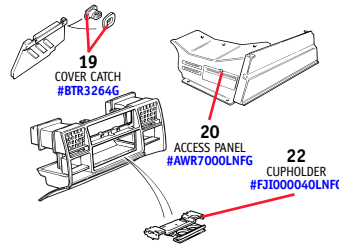

Ttl. No.	Part No.	Description	Qty. Rqd.
----------	----------	-------------	-----------

Loadspace

Seats and Fascia

- | | | | |
|----|---------------|--|---|
| 12 | STC7810SUCG | COVER, loadspace, Bahama Beige, Genuine
<i>Not vehicles fitted with rear air conditioning</i> | 1 |
| 13 | ESI100020SUCG | MOUNTING SOCKET, loadspace cover,
Bahama Beige, Genuine
From (v) VA730341 on | 2 |
| 14 | MXC8295SUCG | GRAB HANDLE, back door post,
Bahama Beige, Genuine | 1 |
| 15 | SH105201L | SCREW, grab handle to door post | 4 |
| 16 | WA105001L | WASHER, plain | 4 |
| 17 | MWC9275LOYG | DOOR POCKET, rear, granite, Genuine | 1 |
| | MWC9275SUCG | DOOR POCKET, rear, bahama beige, Genuine | 1 |
| 18 | BTR5709LNFG | SPEAKER GRILLE, subwoofer, Genuine | 1 |
| | BTR3264G | CATCH, seat plinth cover, Genuine
<i>For models fitted with CD player</i> | 2 |
| 20 | AWR7000LNFG | ACCESS PANEL, seat box, Genuine | 2 |
| 21 | LRN1292MLG | RETAINER KIT, fascia, Genuine | 1 |
| 22 | FJ1000040LNFG | CUPHOLDER ASSEMBLY, fascia, Genuine | 1 |
| 23 | STC8030G | ROLLER BLIND KIT, car set of blinds with
fixings, Genuine | 1 |
| 24 | MWC7756SUCG | DOOR MAP POCKET, front left,
Bahama Beige, Genuine
From 1994 up to 1995 model year | 1 |
| | MWC7757SUCG | DOOR MAP POCKET, front right,
Bahama Beige, Genuine
From 1994 up to 1995 model year | 1 |
| | AWR2615LOYG | DOOR MAP POCKET, front left, Granite,
Genuine
From 1996 up to 1999 model year | 1 |
| | AWR2614LOYG | DOOR MAP POCKET, front right, Granite,
Genuine
From 1996 up to 1999 model year | 1 |
| | AWR2615SUCG | DOOR MAP POCKET, front left,
Bahama Beige, Genuine
From 1996 up to 1999 model year | 1 |
| | AWR2614SUCG | DOOR MAP POCKET, front right,
Bahama Beige, Genuine
From 1996 up to 1999 model year | 1 |
| 25 | EGP100340LUMG | RETAINER, sun visor, Genuine | 2 |
| 26 | BTR3088PMAG | MAT, for automatic console, Genuine | 1 |
| | FIF100150PMAG | MAT, for manual console, Genuine | 1 |