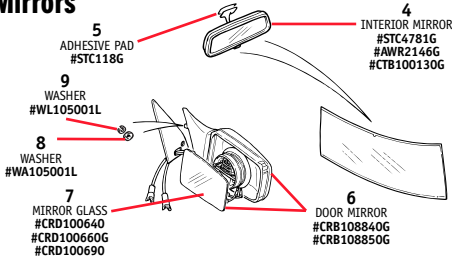

Mirrors

4	STC4781G	MIRROR, interior, manual dip, Genuine Through 1995 model year	1
	AWR2146G	MIRROR, interior, auto dim, Genuine From 1996 model year through 1997 model year approx.	1
	CTB100130G	MIRROR, interior, auto dim, Genuine From 1998 model year approx. on	1
5	STC118G	PAD, adhesive, interior mirror, Genuine	1
6	CRB108840G	MIRROR, door, convex glass, RH, Genuine From (v) VA723451 and VA557507 on; may be fitted to earlier vehicles	1
	CRB108850G	MIRROR, door, flat glass, RH, Genuine From (v) VA723451 and VA557507 on; may be fitted to earlier vehicles	1
7	CRD100640	MIRROR GLASS, outside mirror, right hand side	1
	CRD100660G	MIRROR GLASS, outside mirror, right hand side	1
	CRD100690	MIRROR GLASS, outside mirror, left hand side	1
8	WA105001L	WASHER, plain, mirror fixing	6
9	WL105001L	WASHER, locking, mirror fixing	6
10	AWR2211G	COVER, seat switch, LH, Genuine	1
	AWR2212G	COVER, seat switch, RH, Genuine	1
11	AWR1399G	ASH TRAY, rear, Genuine	1

Ttl. No.	Part No.	Description	Qty. Rqd.