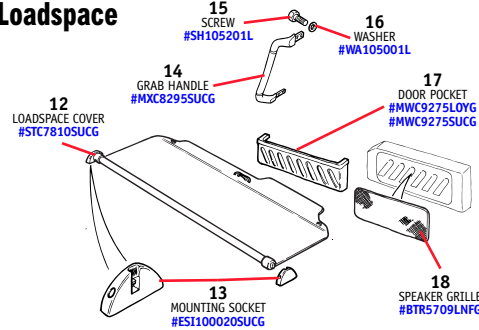

Loadspace

Seats and Fascia