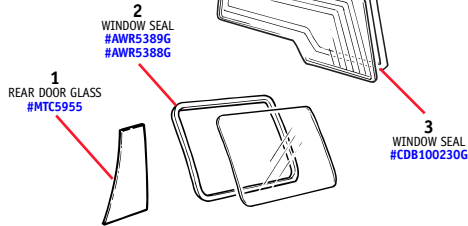

Ttl. No.	Part No.	Description	Qty. Rqd.
----------	----------	-------------	-----------

GLAZING, MIRRORS & INTERIOR TRIM

MONEY-SAVING KITS NOTED IN RED TYPE

Glazing Seals

- | | | | |
|---|------------|--|---|
| 1 | MTC5955 | GLASS, quarterlight, rear door LH
Through (v) VA714241 and VA546029 | 1 |
| 2 | AWR5389G | SEAL, window, rear body side, LH, Genuine
From (v) VA534104 and VA703237 on | 1 |
| | AWR5388G | SEAL, window, rear body side, RH, Genuine
From (v) VA534104 and VA703237 on | 1 |
| 3 | CDB100230G | SEAL, window, back door, Genuine | 1 |