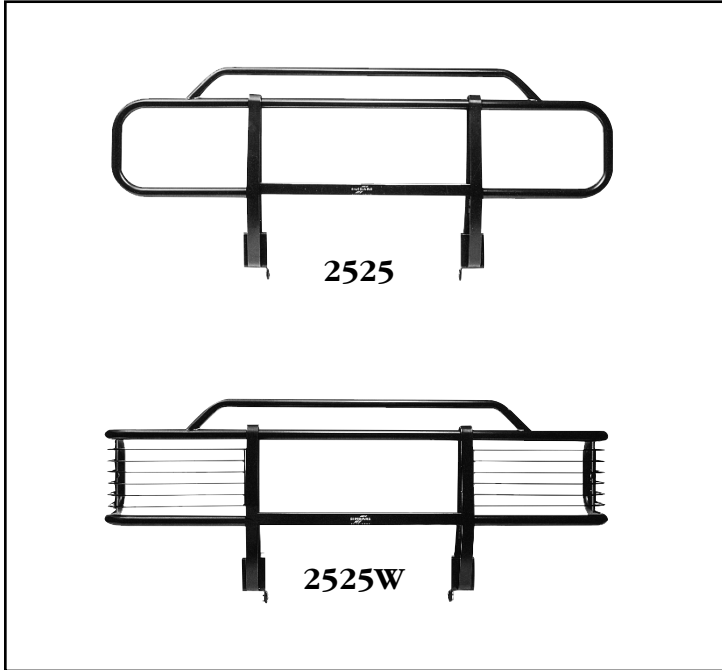

Bars/Bumpers/Mirrors/Racks

BRUSH BARS

Description	Qty	Part #
BRUSH BARS		
Defender/Series Land Rover Straight Brush Bar	1	2525
Defender/Series Land Rover Wrap-Around Brush Bar	1	2525W
BARS & BUMPERS		
Safari Bush Bar, Late IIA & III	1	2525
Safari Bush Bar, Wrap Around	1	2525W
→ TOW RING KIT	KIT	2804
Bumper, Standard	1	6426
Bumper, Heavy Duty	1	*NLA 2849
Jerry Can with Galvanized Bracket	as needed	*NLA 2868
Bumper Override	2	*NLA 2815
Lamp Guard, Headlight in Fender	2	2821
Lamp Guard, Park & Turn, Rear, Pair	1	7058

*NLA = No longer available.

MIRRORS, MUFFS, TIRE COVERS & ROOF RACKS

Description	Qty	Part #
MIRRORS		
Wing Mirror, Boomerang Type	2	3012
Mirror Assembly, 90/110	2	2901
Mirror Kit, 90/110	1	2906
Mirror, Round Black Wing, Stationary	2	5940
Mirrors, Pair 5940	1	5939
Mirror Head, Rectangular	2	2871
Mirror Head, Round	2	5929
Mounting Bracket for 2906, RH	1	*NLA 2903
Mounting Bracket for 2906, LH	1	2904
Mirror Arm for 2902 Mirror	1	*NLA 2905
Mirror Arm for 5940	1	3053
Mirror, Interior	1	8194
MUFFS & TIRE COVERS		
Grill Muff, IIA early	1	*NLA 3645
Grill Muff, IIA & III (Headlight in Fender)	1	*NLA 3646
Spare Tire Cover, 16 x 750	1	3632
Spare Tire Cover, 15 x 950	1	3835
Grill Chaff Guard, IIA & III, Headlight in Fender	1	6381
ROOF RACKS		
Roof Rack, w/Ladder, full length, 88"	1	*NLA 2834
Roof Rack, w/Ladder, full length, 109"	1	*NLA 2869
Roof Rack, Ladder only	1	*NLA 2834B
Tower Rack w.66" Bar (requires 9159)	1	9150
High Rise Kit for Tower Rack	1	9159
Tower Locks (4)	1	9151
Tower Locks, (6)	1	9152
Security Cable (1)	1	9162
Basket Case (1)	2	9154
Basket Stretch Net (1)	2	9155
Tie Downs, Heavy Duty, (2)	1	9156
Button Down, (6), Ski Rack	1	9160
Crossbar Pad (2)	as needed	9177
Gunwale Brackets (4)	1	9179
Kayack Stacker (4)	1	9180A
Multi Mounts, Paddles, Mast (2)	1	9178