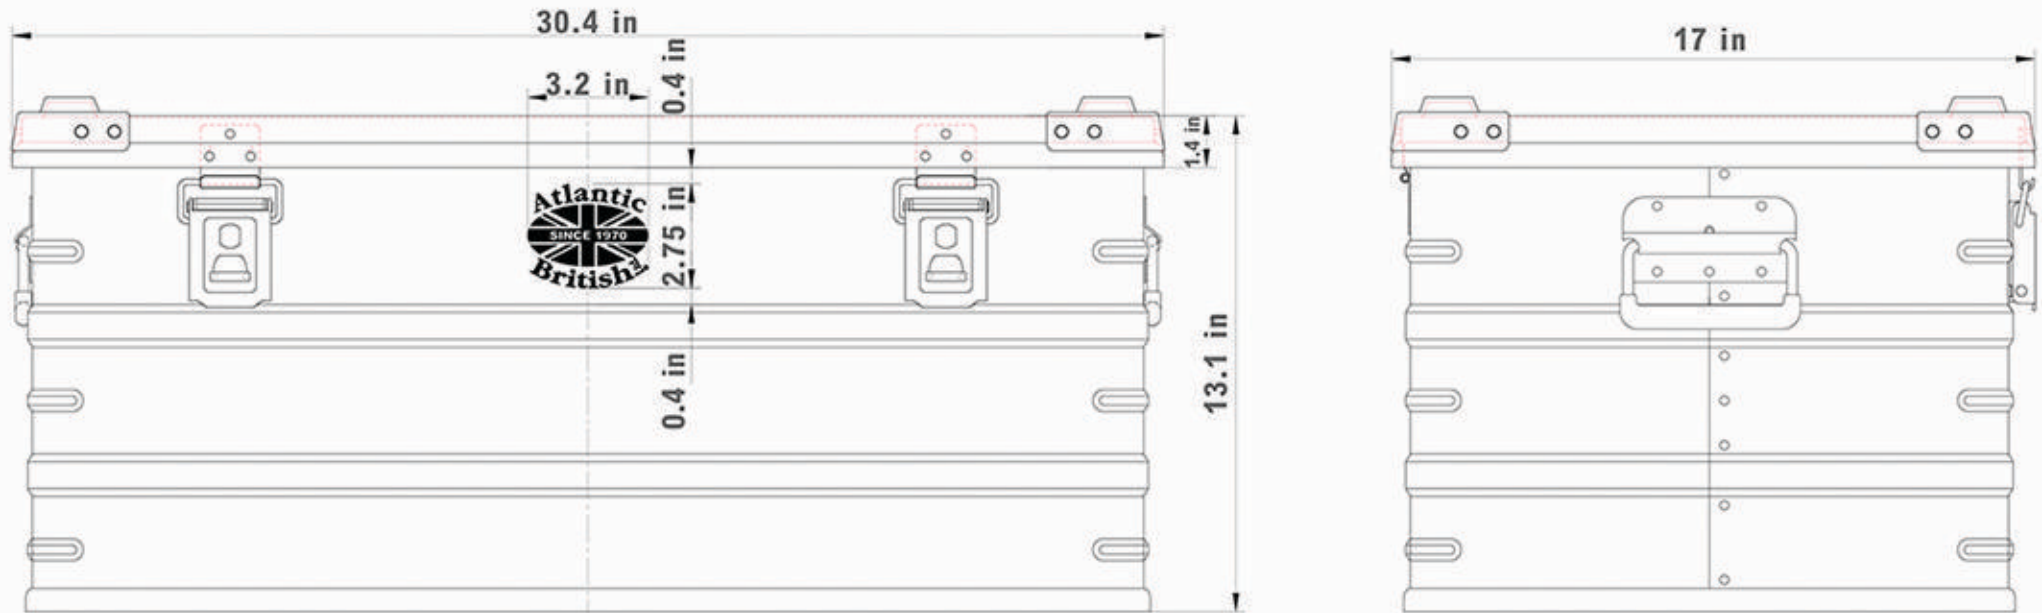

Atlantic British 95 Liter Case Exterior Dimensions KCS-SB-E95

**Atlantic
British Ltd.**

• www.RoverParts.com • 800.533.2210